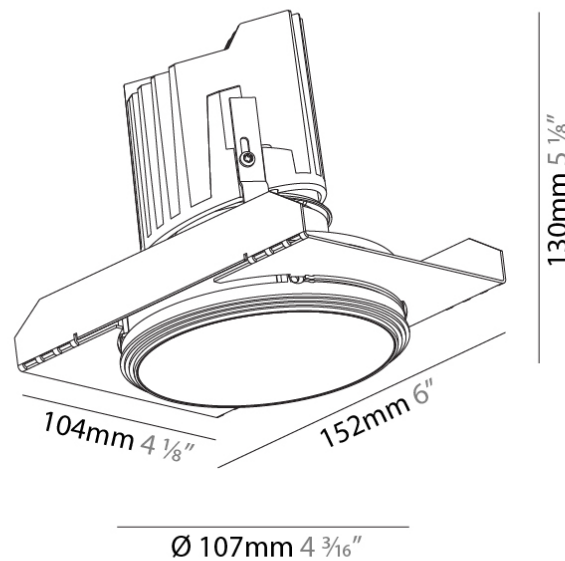

ELECTRICAL

Lamp Type: LED (Zhaga Standard)
Input Wattage (W): 13
Total Output Wattage (W): 11.8
Dimming: Tri-Mode (Non-Dimming and Phase Dimming (120Vac only) and 0-10V Dimming)
Driver Included: No
Driver Location: Recessed Housing
Driver Type: Constant Current - Universal
Driver Class: Class 2
Housing: See components
Input Voltage (V): 120 - 277
Constant Current (MA): 350

LED

Number of LEDs: 1
Color Temperature (°K): 2700 / 3000 / 3500 / 4000
Max. Delivered Lumen (lm): 876 / 909 / 955 / 974
Nominal Lumen (lm): 1304 / 1352 / 1421 / 1450
CRI: >90 CRI
Efficiency (%): 87.9 / 88.4 / 87.9
Lamp Life (hrs): 50000
Upon Request: RGB-W Tunable White Special Color Temperature Special LED

OPTICAL

Reflector°: 18 / 42 / 60
Optic°: Lens Pack - No Lens / Linear Spread Lens / Honeycomb / Spread Lens
Upon Request: Special Beam Angles

RATINGS AND CERTIFICATIONS

382, F 416-247-9319, www.zaneen.com
Certified by Intertek for North American Standards at the end of the existing Model #. For assistance on 'custom' specifications, contact zteam@zaneen.com.
In a constant effort to supply the best product, we reserve the right to change specifications or materials without notice. The most recent specification sheets are found at zaneen.com
IP rating: IP20